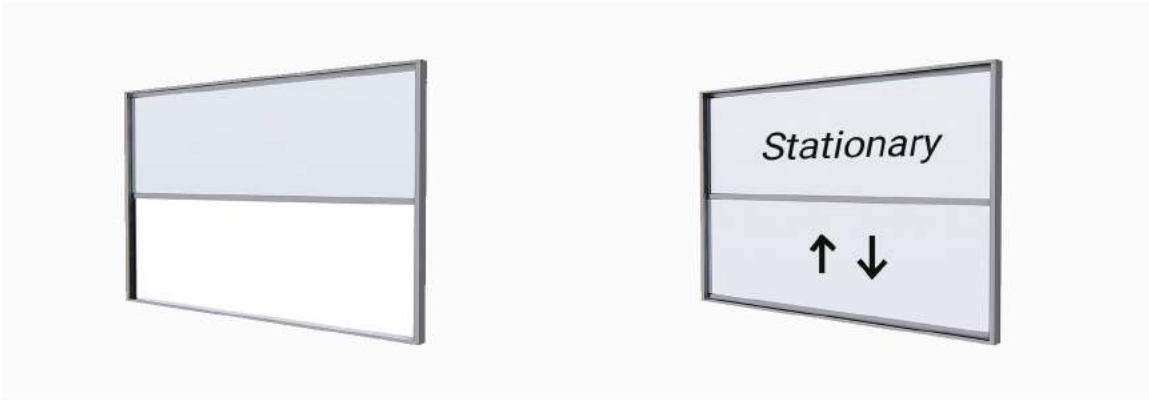

2 Panel Door