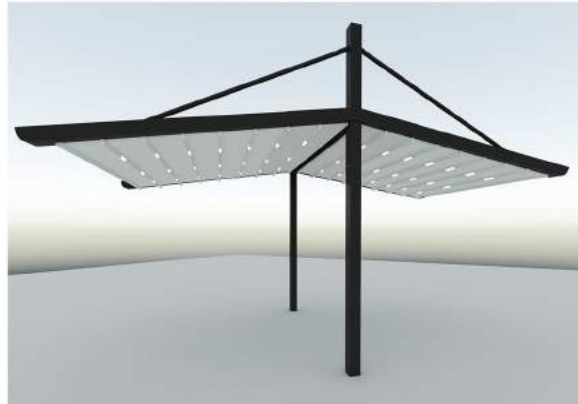

AL3 (Max Projection - 16') / EL3 (Max Projection - 16')