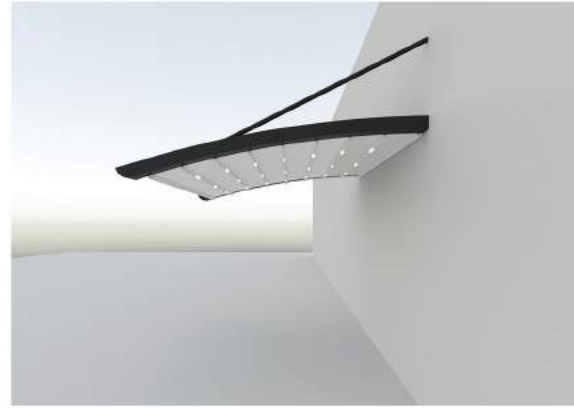

Waterproof

Dimmable LED lights

Remote controlled

Custom finishes

AVANTGARGE DESIGN SPECIFICATIONS

- 1 Unibody aluminum press casting runner beam
- 2 3 mm thick aluminum pillar
- 3 Double-skinned aluminum stream gutter
- 4 Fire retardant and waterproof retractable ceiling fabric with 3 layered complete blackout by Sergi Ferrari, PVC based on 750gr / m2 weight (EN ISO 2286-2), flame retardant (CL2-UNI EN 13773)
- 5 The opening / closing movement of the roof cover is motorized with remote control by Somfy
- 6 Motor and fabric cover panel
- 7 Rear legs may be eliminated when directly installed to the wall
- 8 Die cast aluminum beam end cap
- 9 Plastic injected stream gutter side cap
- 10 Aluminum die casting attachment flange
- 11 M18 hex nut
- 12 Water dissent
- 13 Rail profile with integrated LED lighting

AL5 (Max Projection - 32') / EL5 (Max Projection - 23')

AL6 (Max Projection - 16') / EL6 (Max Projection - 12')

* AL: Avantgarde Linear / EL: Elegant Linear

PERGOLA ROOF

Arc Models

AA1 (Max Projection - 24') / EA1 (Max Projection - 23')

Water discharge

Gutter opening

LOUVERED

High-end motorized louvered roof, made of aluminum structure with insulated aluminum panels, offers outstanding comfort in cold and hot seasons. Pergola Roof Louvered withstands greater snow loads and strong winds.