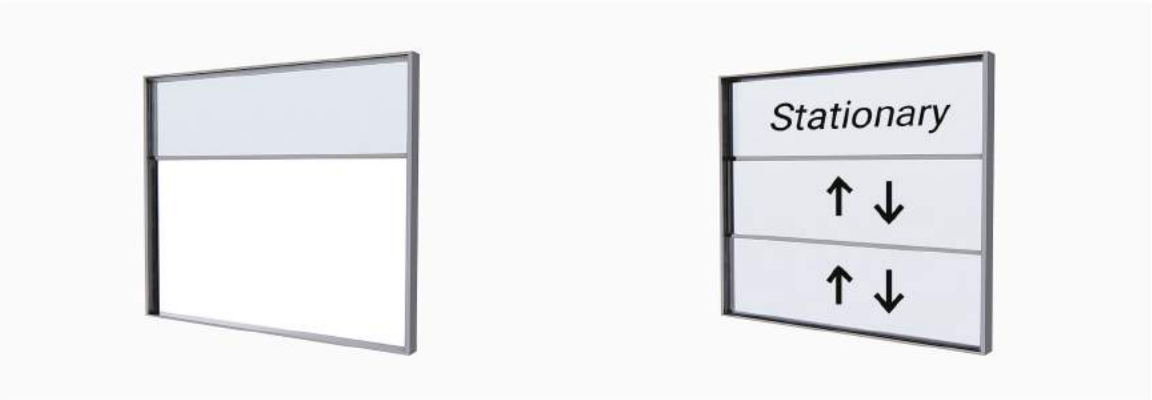

3 Panel Door