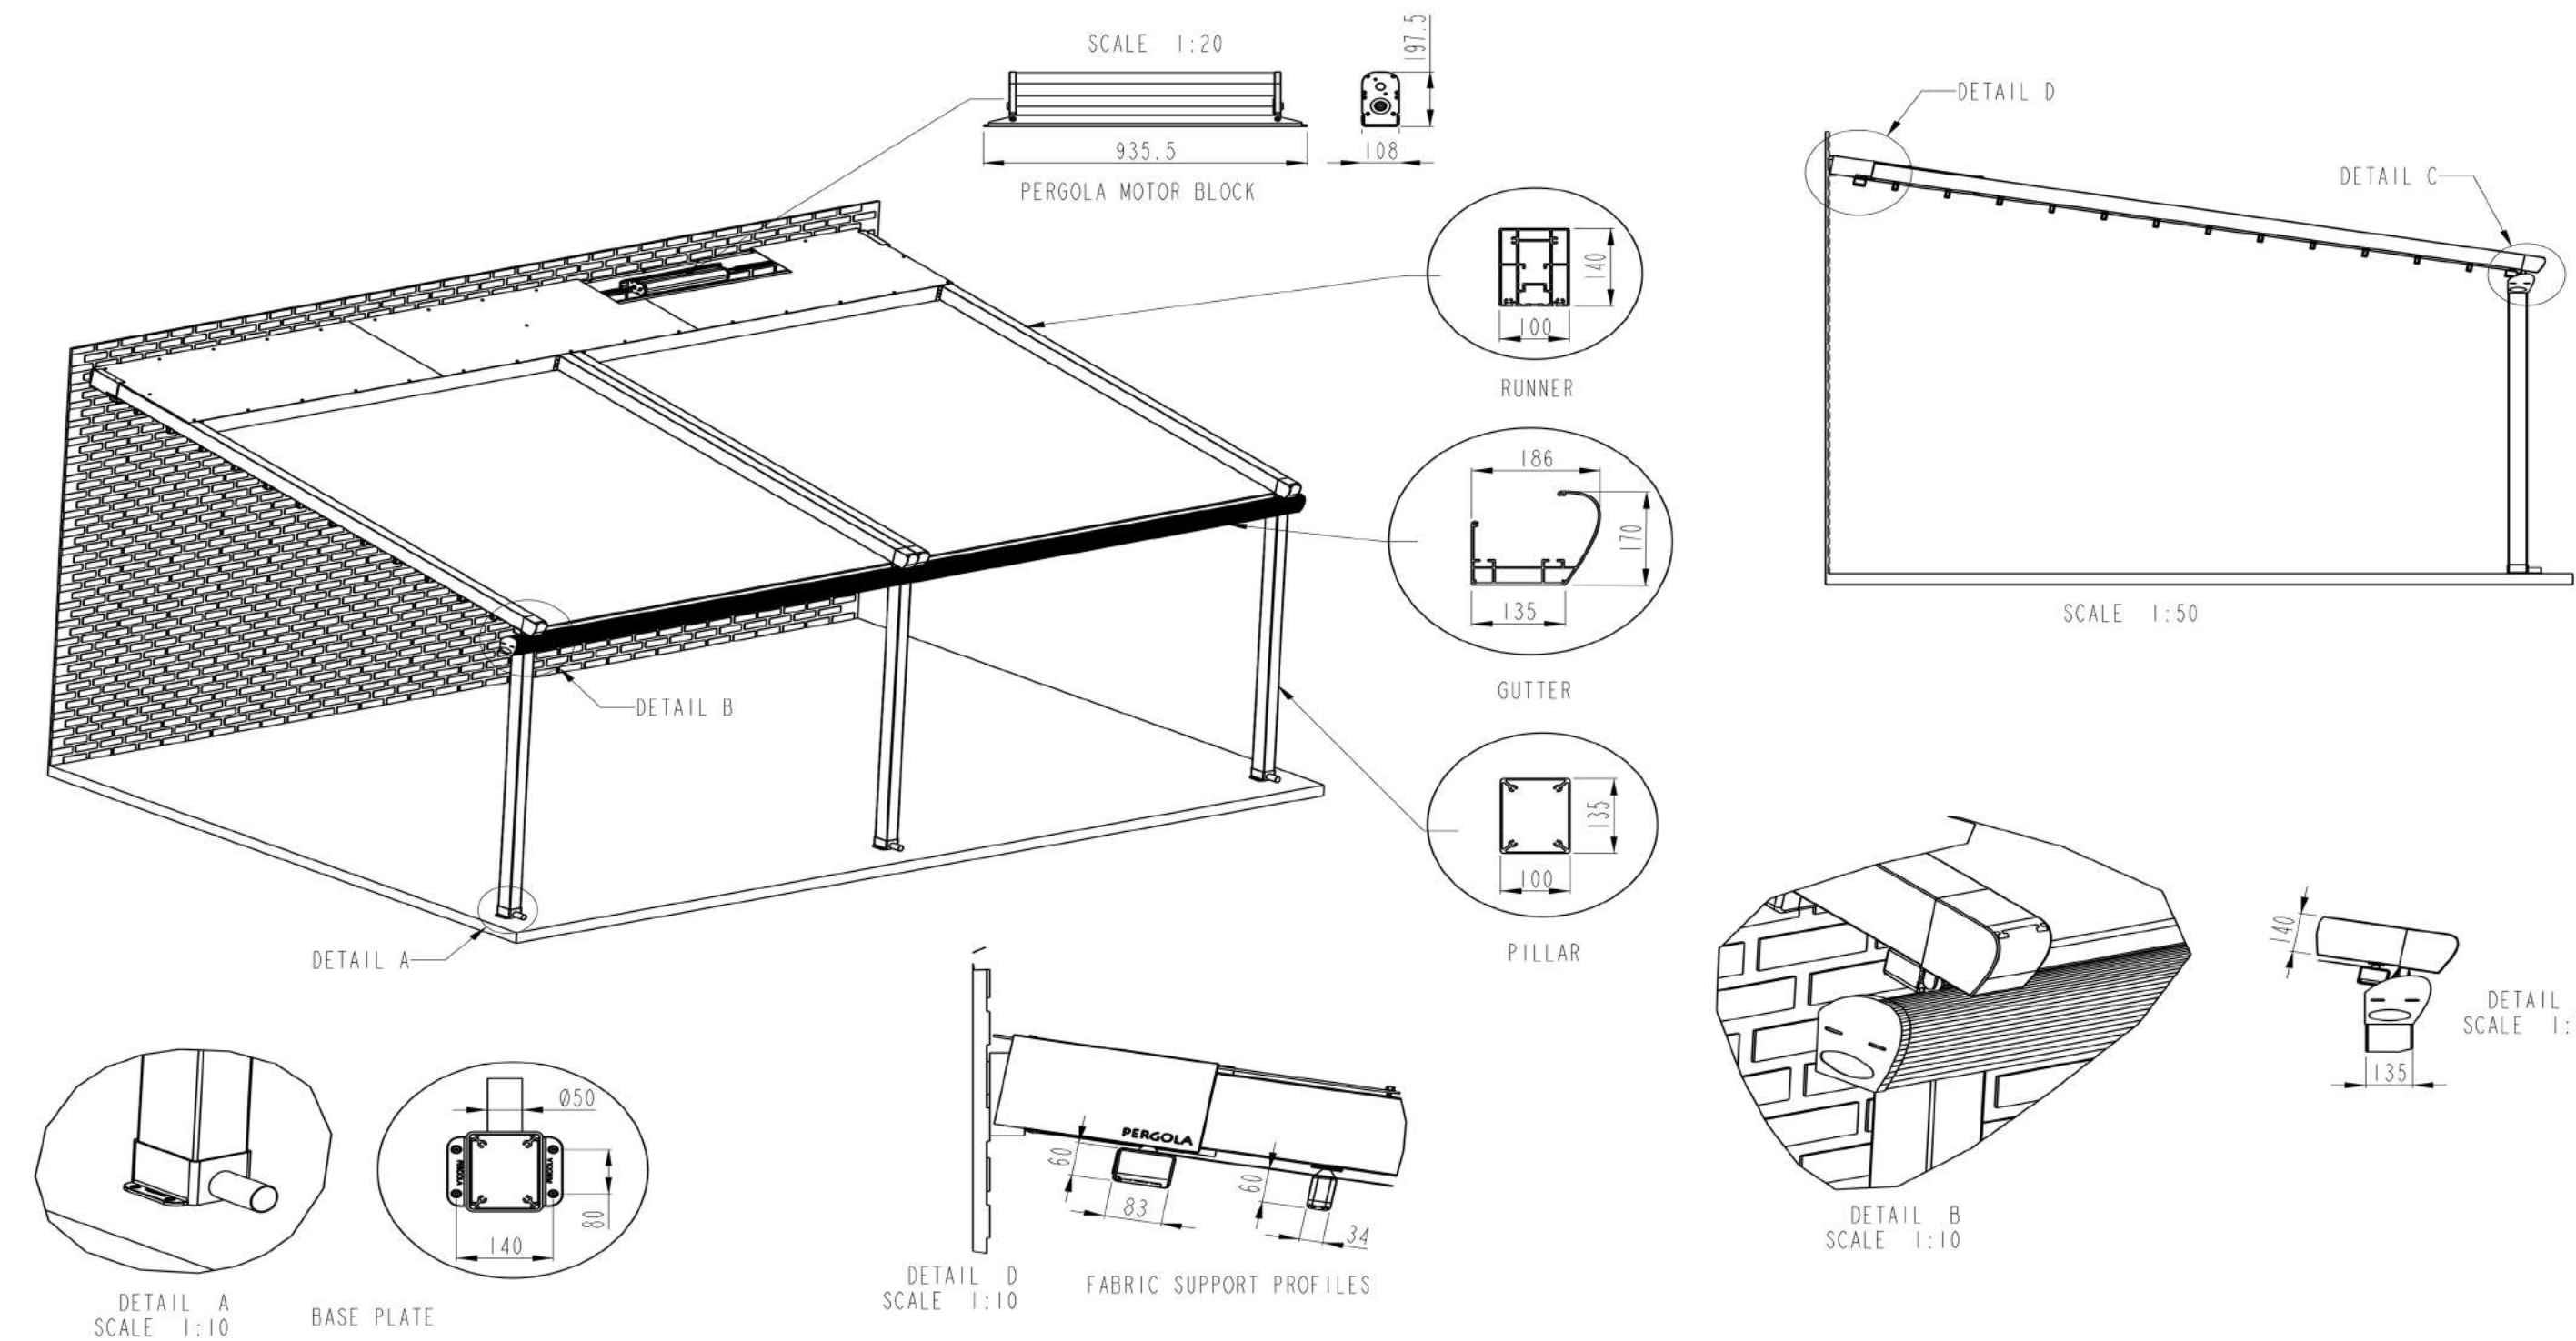

Dimmable LED lights

Remote controlled

Custom finishes

ELEGANT DESIGN SPECIFICATIONS

- 1 Unibody aluminum press casting runner beam
- 2 3 mm thick aluminum pillar
- 3 Double-skinned aluminum stream gutter
- 4 Fire retardant and waterproof retractable ceiling fabric with 3 layered complete blackout by Sergi Ferrari, PVC based on 750gr / m2 weight (EN ISO 2286-2), flame retardant (CL2-UNI EN 13773)
- 5 The opening / closing movement of the roof cover is motorized with remote control by Somfy
- 6 Motor and fabric cover panel
- 7 Rear legs may be eliminated when directly installed to the wall
- 8 Die cast aluminum beam end cap
- 9 Plastic injected stream gutter side cap
- 10 Aluminum die casting attachment flange
- 11 M18 hex nut
- 12 Water dissent
- 13 Rail profile with integrated LED lighting

PERGOLA ROOF

Linear Models

AL1 (Max Projection - 32') / EL1 (Max Projection - 23')

AL2 (Max Projection - 16') / EL2 (Max Projection - 16')

AL3 (Max Projection - 16') / EL3 (Max Projection - 16')

AL4 (Max Projection - 12') / EL4 (Max Projection - 12')