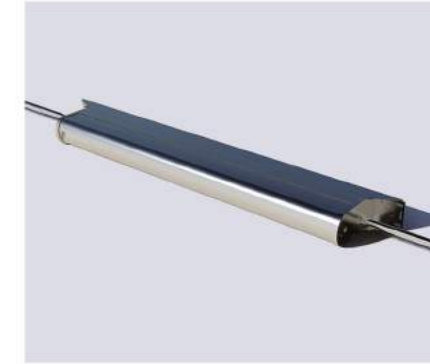

Built in motor housing