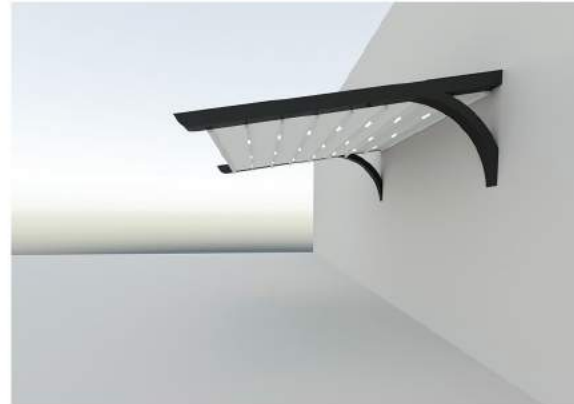

AL4 (Max Projection - 12') / EL4 (Max Projection - 12')