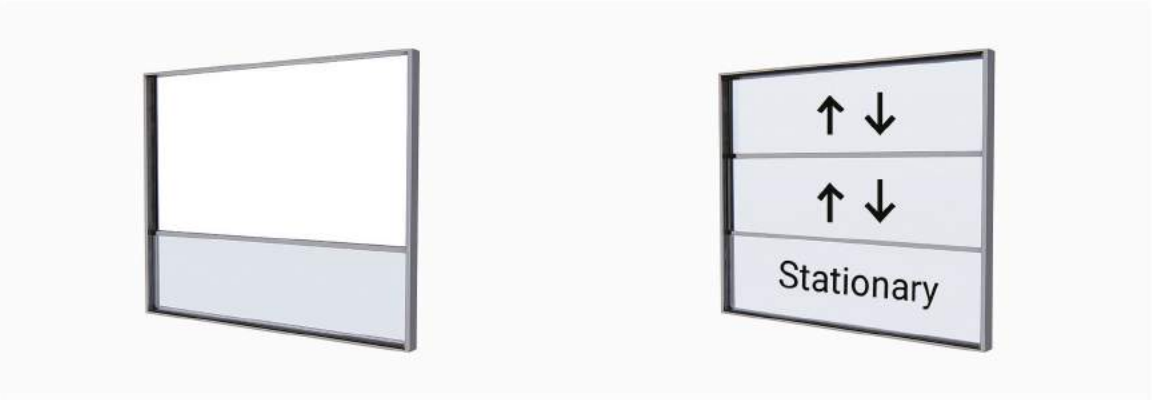

3 Panel Window