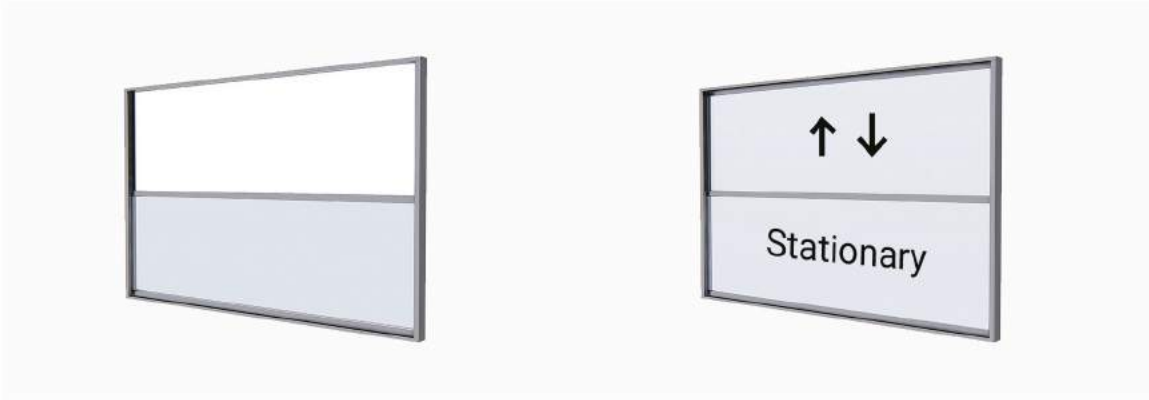

GUILLOTINE

Models

2 Panel Window