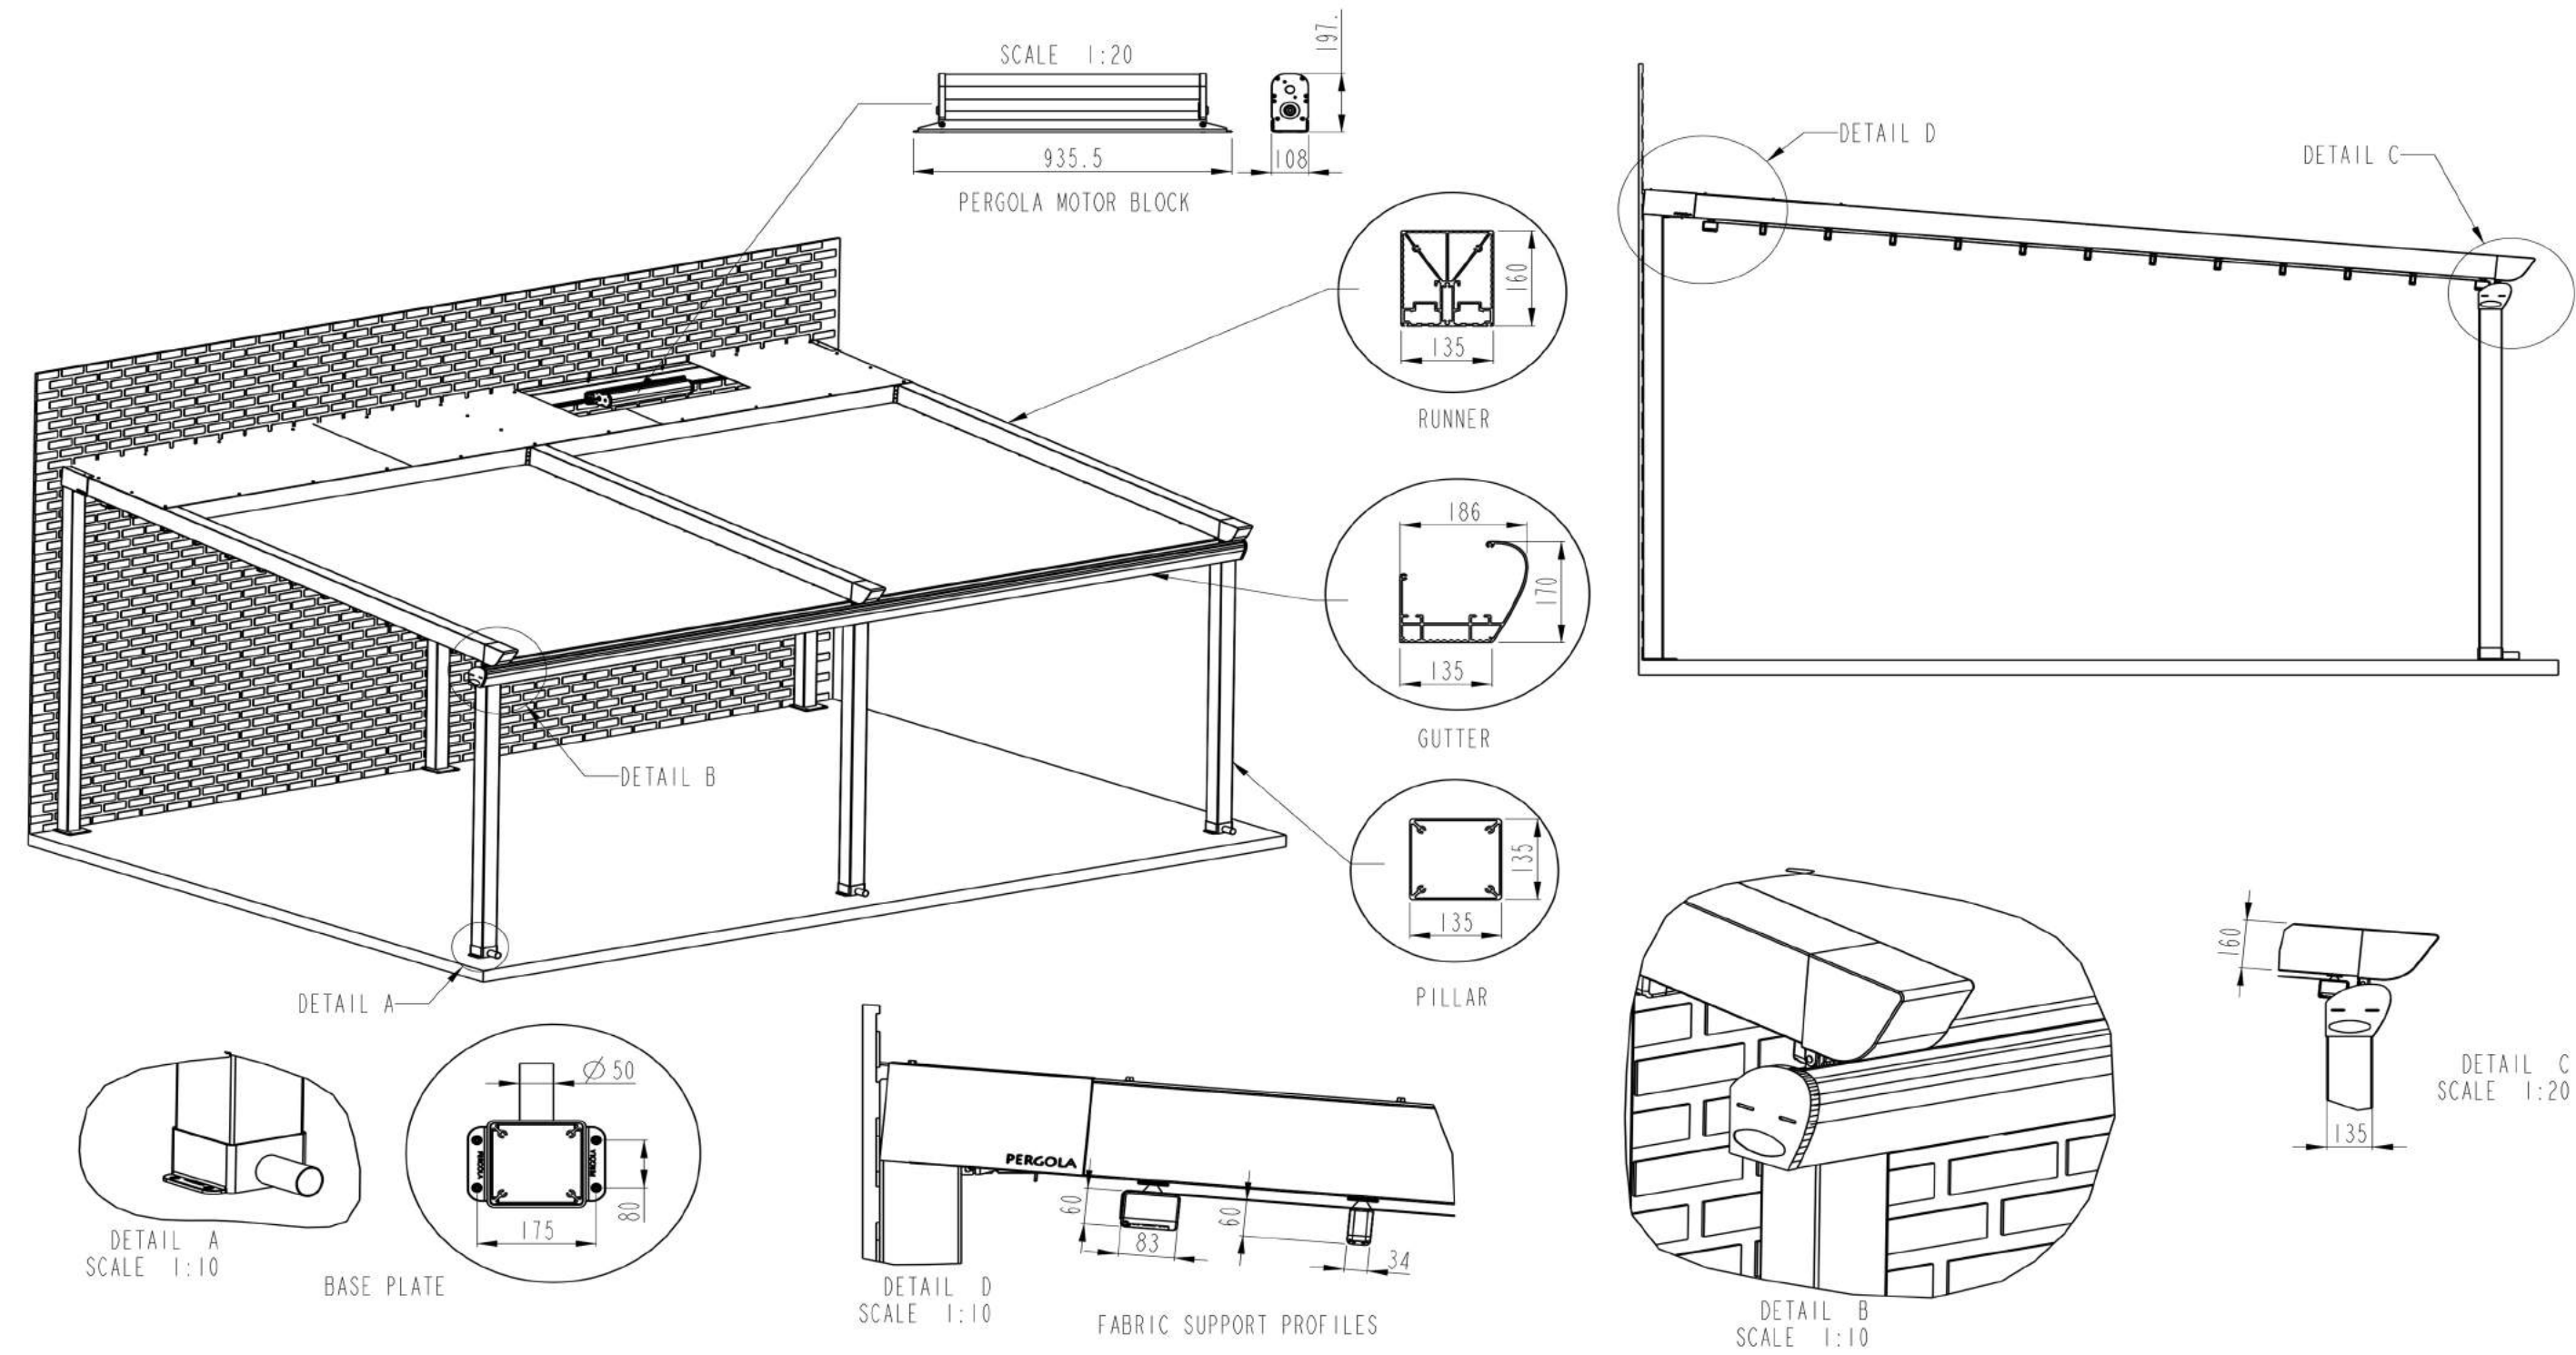

Waterproof

Dimmable LED lights

Remote controlled

Custom finishes

AVANTGARGE DESIGN SPECIFICATIONS

- 1 Unibody aluminum press casting runner beam
- 2 3 mm thick aluminum pillar
- 3 Double-skinned aluminum stream gutter
- 4 Fire retardant and waterproof retractable ceiling fabric with 3 layered complete blackout by Sergi Ferrari, PVC based on 750gr / m2 weight (EN ISO 2286-2), flame retardant (CL2-UNI EN 13773)
- 5 The opening / closing movement of the roof cover is motorized with remote control by Somfy
- 6 Motor and fabric cover panel
- 7 Rear legs may be eliminated when directly installed to the wall
- 8 Die cast aluminum beam end cap
- 9 Plastic injected stream gutter side cap
- 10 Aluminum die casting attachment flange
- 11 M18 hex nut
- 12 Water dissent
- 13 Rail profile with integrated LED lighting