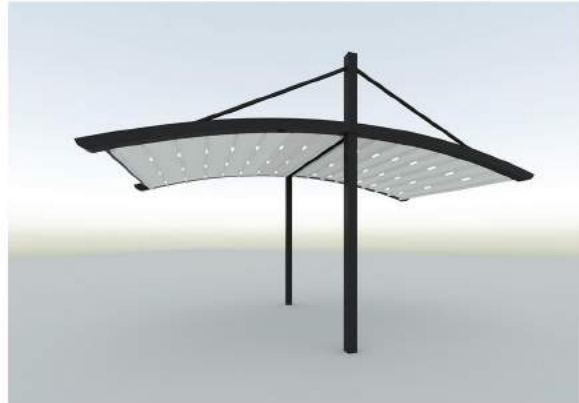

AA3 (Max Projection - 16') / EA3 (Max Projection - 16')