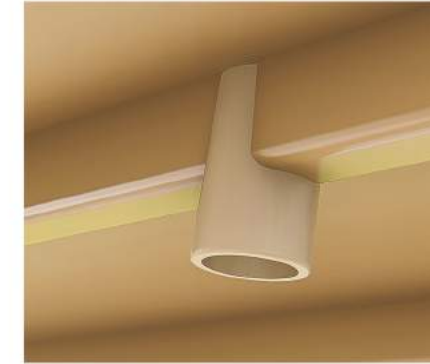

LED spotlight